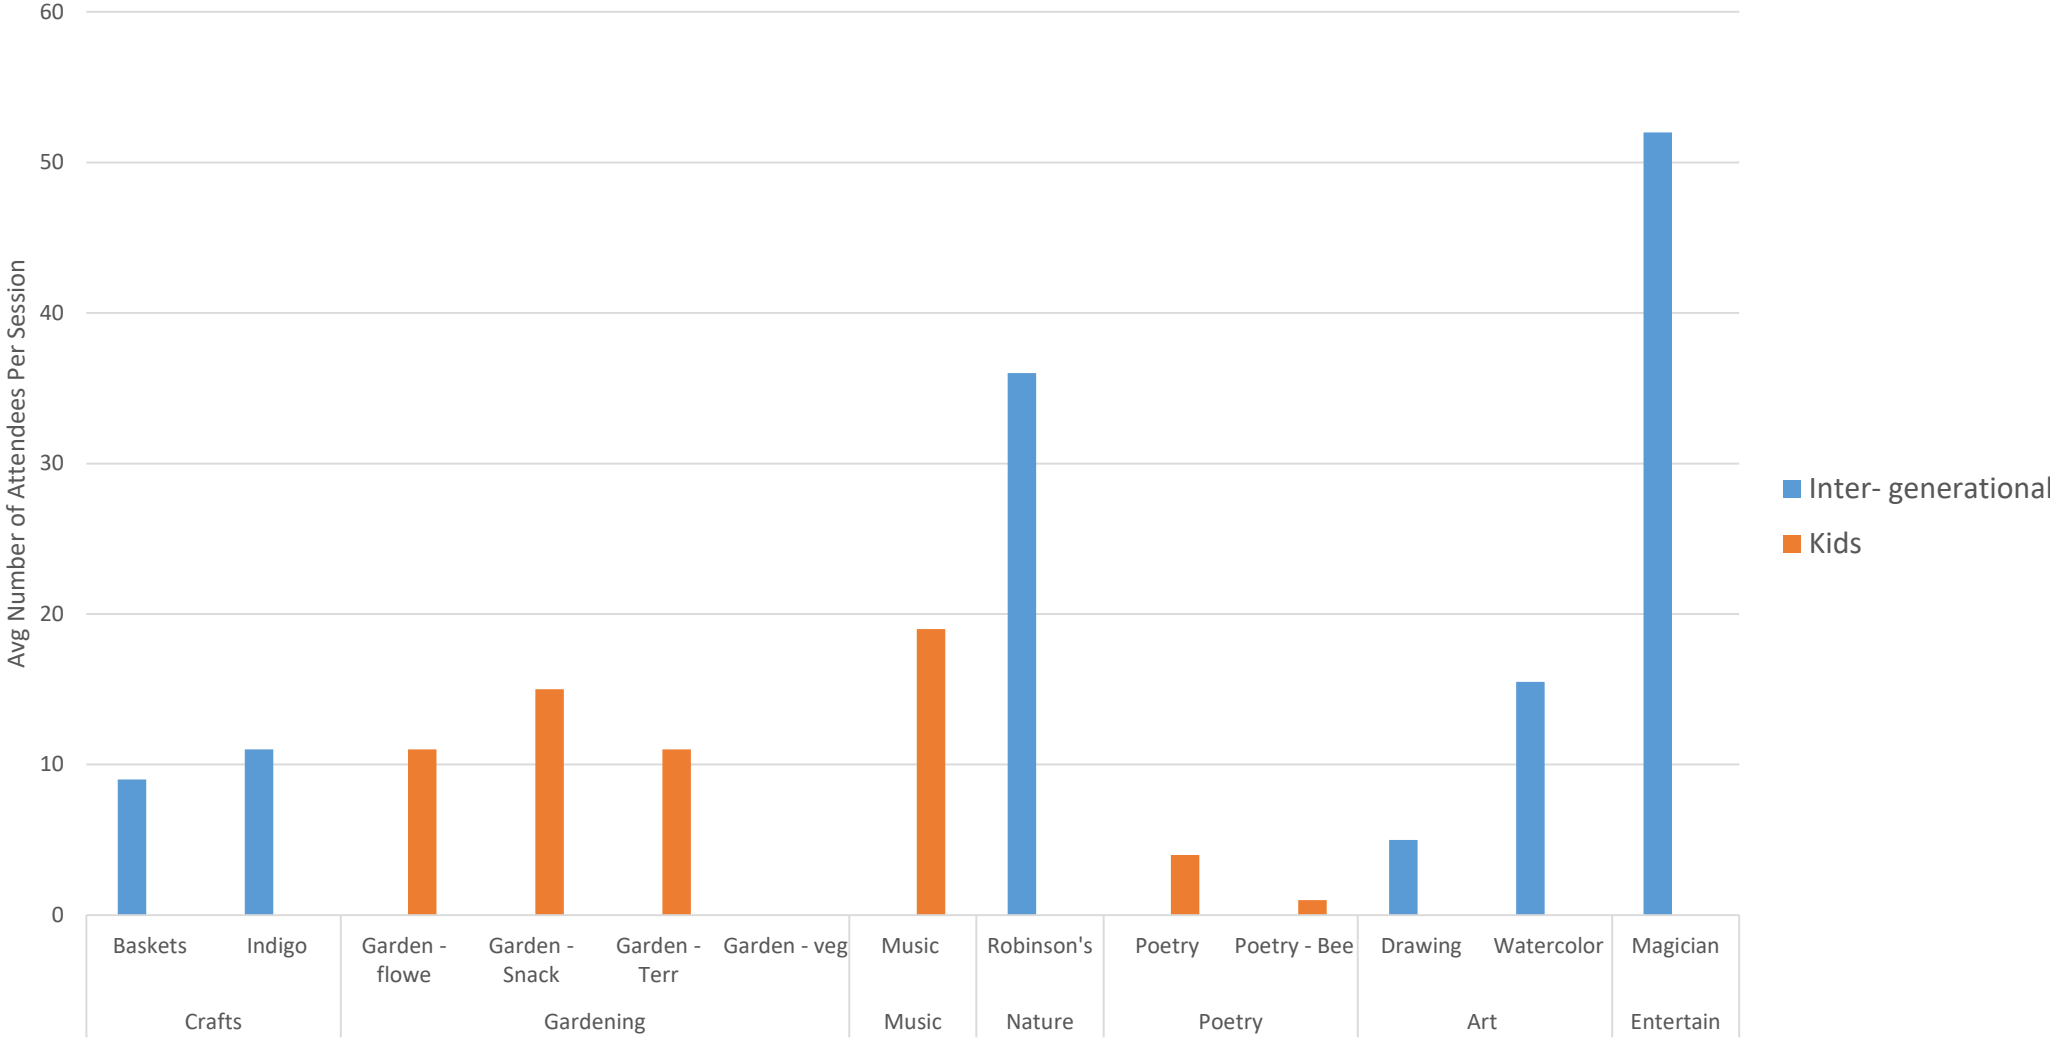

Programming

	Sessions	Attendance
Adult Program	344	2,663
Children's Program	66	350
Intergenerational	5	50
Total	415	3,063
One-on-One program Attendance	48	48

Summer Program Participation